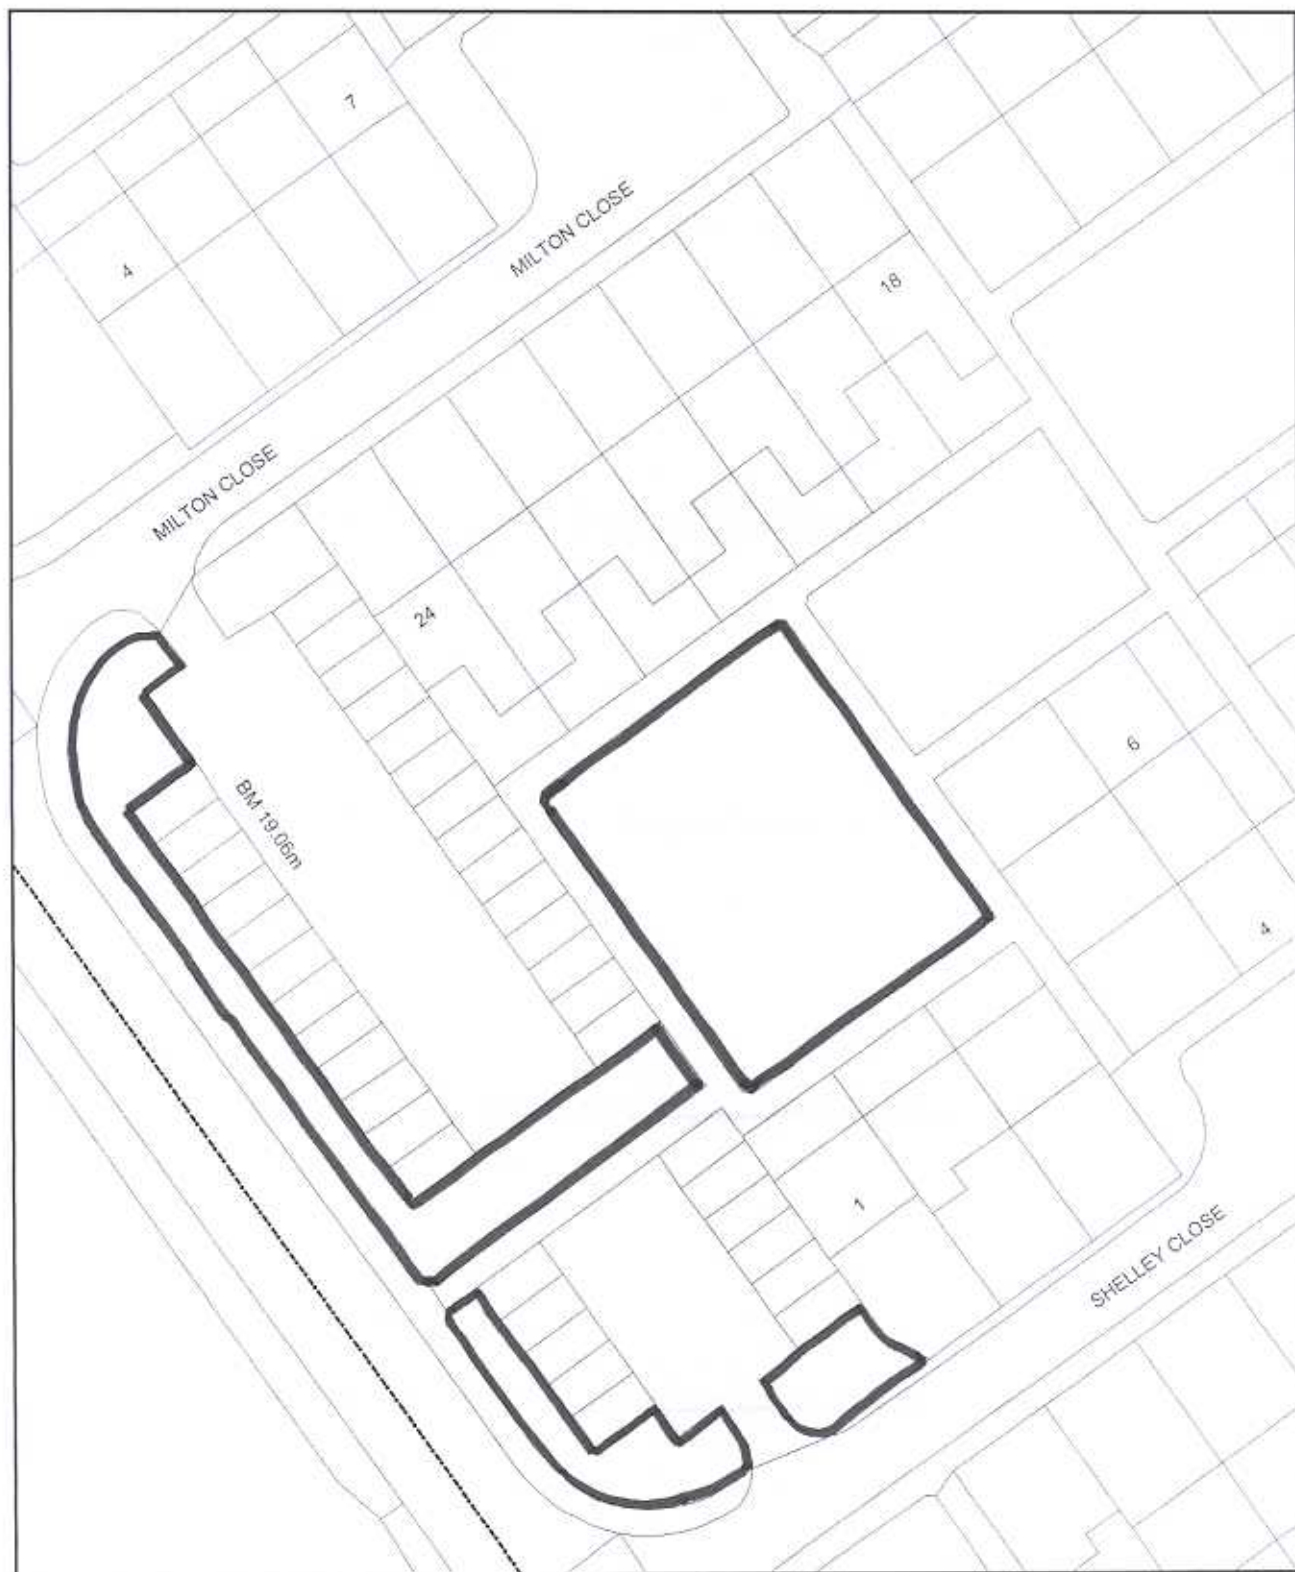

Land at California Road, Huntingdon

A

Reproduced from the Ordnance Survey Mapping with the permission of the Controller of her Majesty's Stationery Office ©
Crown Copyright Huntingdonshire District Council: 100022322

Huntingdonshire <small>LOCALITY COUNCIL</small>	Parish: Land at California Road, Huntingdon	Scale: 1:500	
---	--	-----------------	--